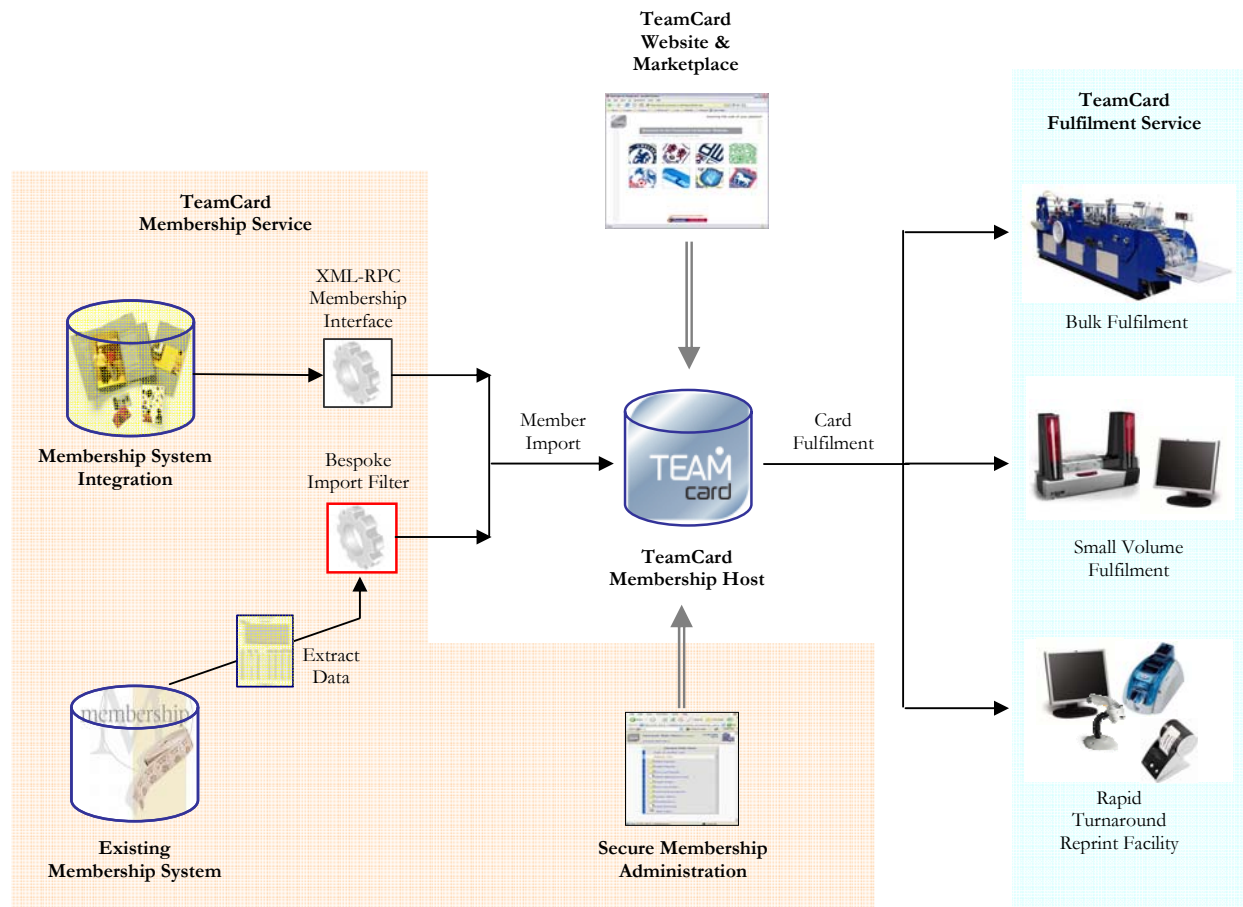

The **TeamCard Membership Platform** is a centralised, web hosted system that provides full membership services including:

- **Member Creation** - either from existing client systems or by immediate insertion as members register with the client.
- **Membership Card Creation** – production, fulfilment, expiry, reprint etc.
- **Reporting Suite** - demographic breakdown, individual member reports, fulfilment status and system summary reports.
- **TeamCard Website** - Cardholder login, registration and participation in the TeamCard Loyalty Program.

The TeamCard Membership Platform empowers clients to control and run their membership program with the full support of TeamCard to provide membership card fulfilment and a revenue generating loyalty program.